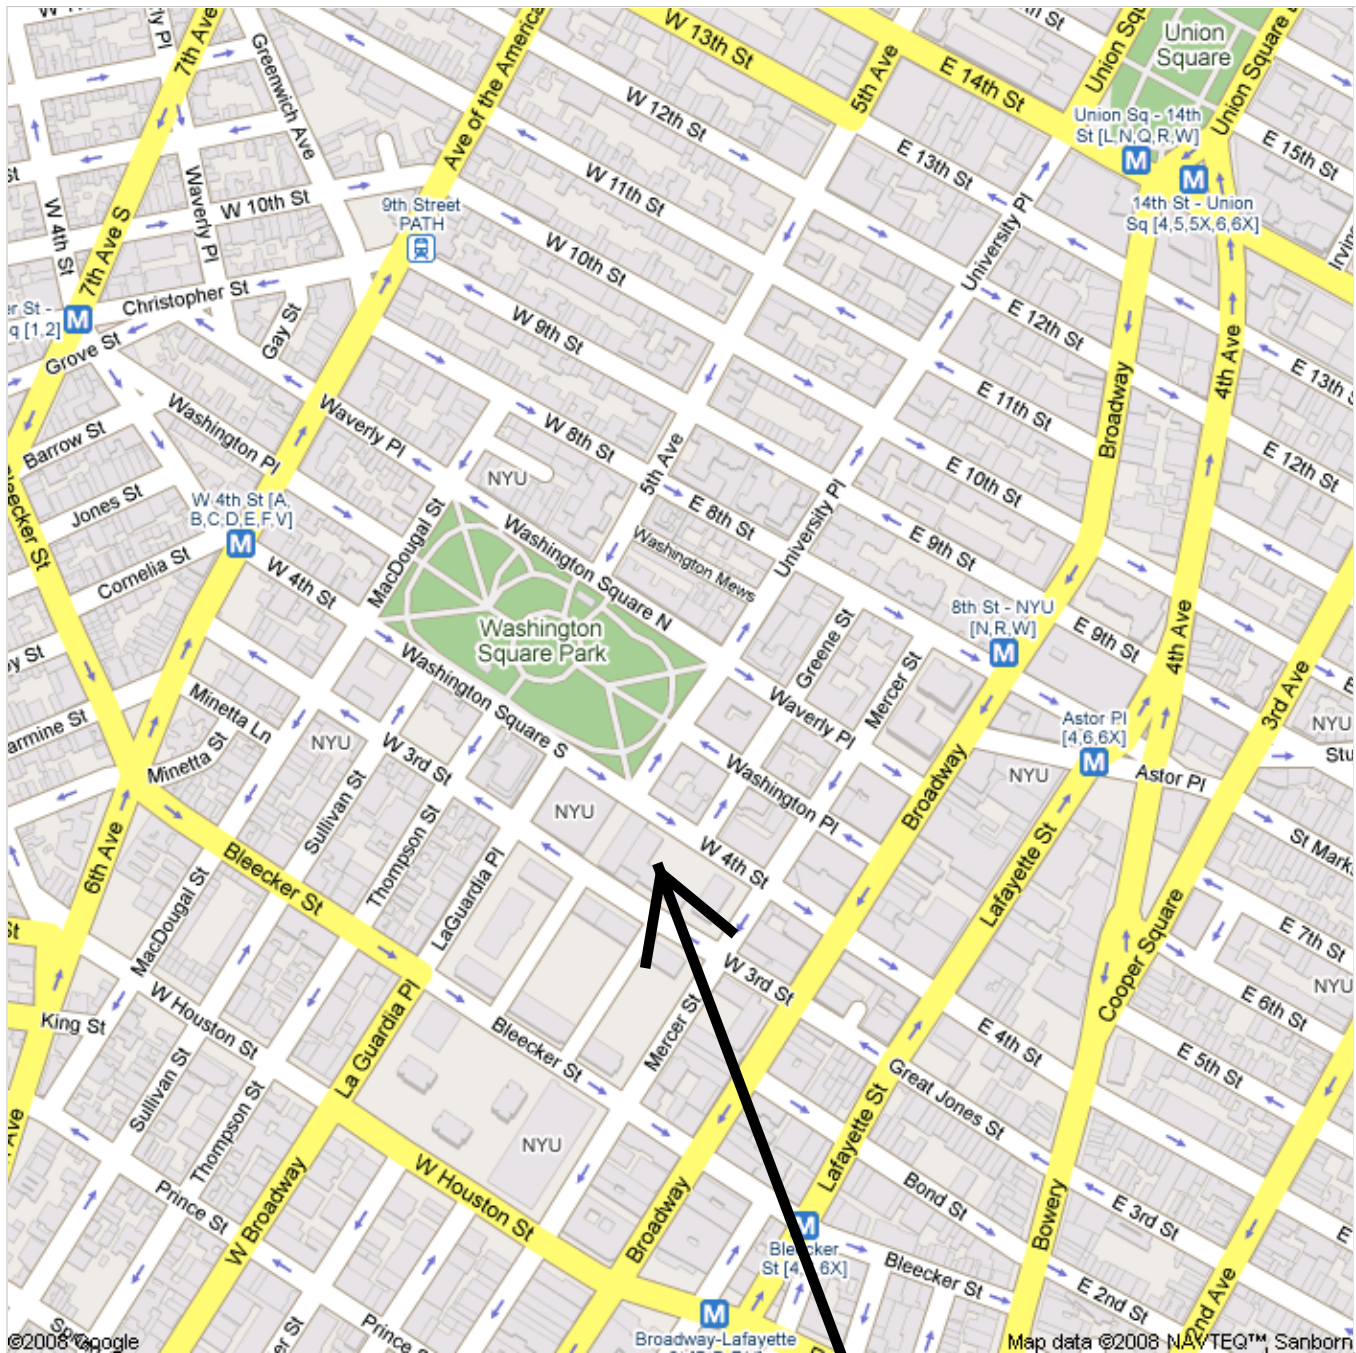

Get Google Maps on your phone
Text the word "GMAPS" to 466453

NYU Stern is here

Get Google Maps on your phone
Text the word "GMAPS" to 466453

NYU Stern is here